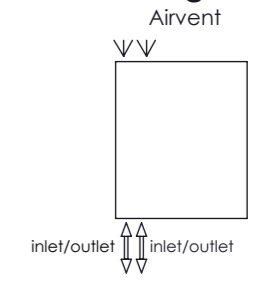

# Stile 518-9 CCK-HE300

REVISIONS				
ZONE	REV.	DESCRIPTION	DATE	APPROVED
	00	AÇIKLAMA	01.01.2011	ONAYLAYAN
	01	kollektör 40x30mm'den kollektör 30x30mm oldu	2.03.2021	S.KOMAN

### Plumbing Position:

Vertical mount  
 All Dimensions are in mm  
 Max. Working Pressure: 10 Bar  
 Max. Working Temperature: 95° C  
 Inlet / Outlet : 1/2" BSP  
 Fuel : E/H/D