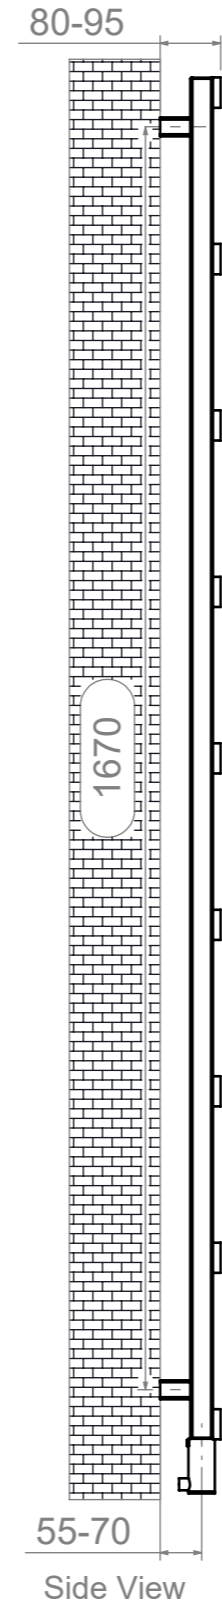

# Stile 518-9 CCK-HE300

REVISIONS				
ZONE	REV.	DESCRIPTION	DATE	APPROVED
	00	AÇIKLAMA	01.01.2011	ONAYLAYAN
	01	kollektör 40x30mm'den kollektör 30x30mm oldu	2.03.2021	S.KOMAN

### Plumbing Position:

Vertical mount  
 All Dimensions are in mm  
 Max. Working Pressure: 10 Bar  
 Max. Working Temperature: 95° C  
 Inlet / Outlet : 1/2" BSP  
 Fuel : E/H/D

### Installation Accessories:

-  x4
-  x4
-  x1