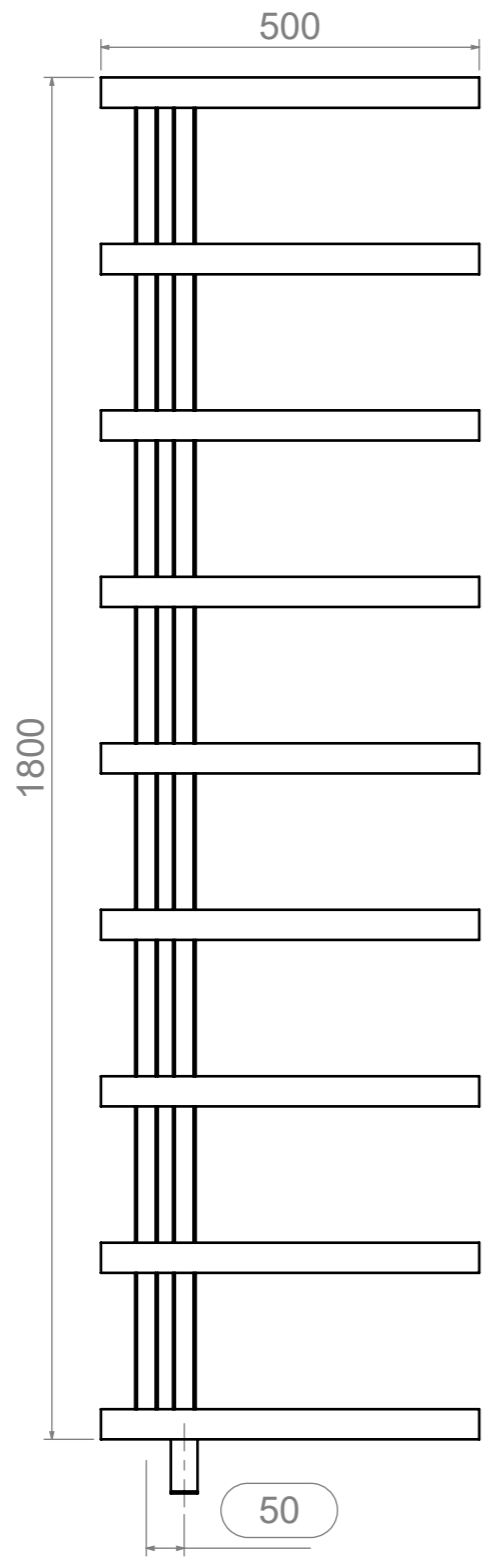

# Stile 518-9 CCK-HE300

REVISIONS				
ZONE	REV.	DESCRIPTION	DATE	APPROVED
	00	AÇIKLAMA	01.01.2011	ONAYLAYAN
	01	kollektör 40x30mm'den kollektör 30x30mm oldu	2.03.2021	S.KOMAN

### Plumbing Position:

Vertical mount  
 All Dimensions are in mm  
 Max. Working Pressure: 10 Bar  
 Max. Working Temperature: 95° C  
 Inlet / Outlet : 1/2" BSP  
 Fuel : E/H/D

### Installation Accessories:

-  x4
-  x4
-  x1