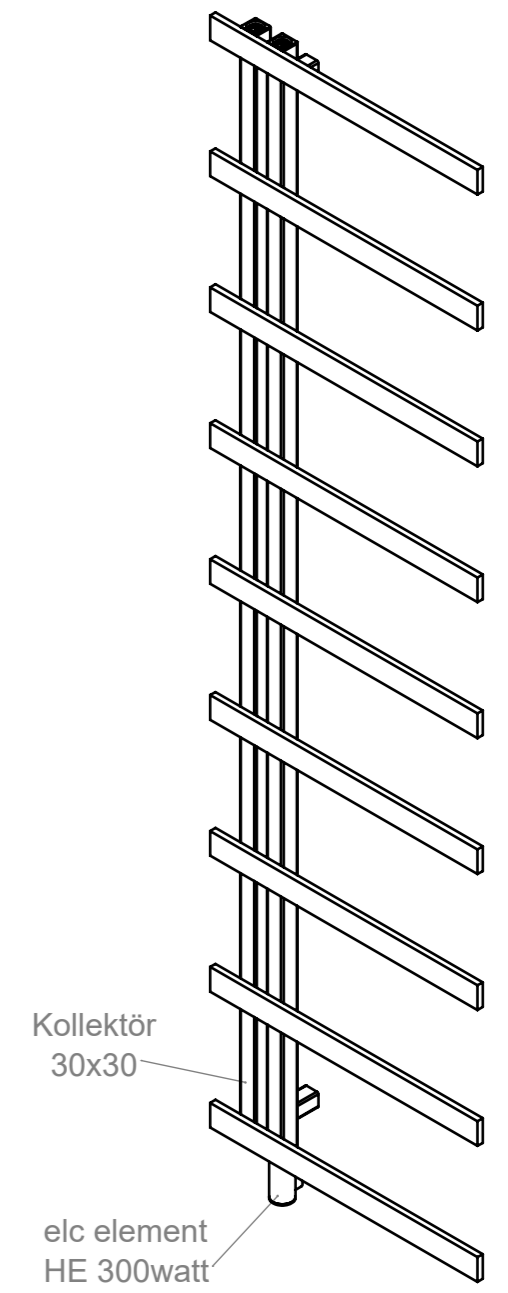

# Stile 518-9 CCK-HE300

REVISIONS				
ZONE	REV.	DESCRIPTION	DATE	APPROVED
	00	AÇIKLAMA	01.01.2011	ONAYLAYAN
	01	kollektör 40x30mm'den kollektör 30x30mm oldu	2.03.2021	S.KOMAN

### Plumbing Position:

Vertical mount  
 All Dimensions are in mm  
 Max. Working Pressure: 10 Bar  
 Max. Working Temperature: 95° C  
 Inlet / Outlet : 1/2" BSP  
 Fuel : E/H/D

### Installation Accessories:

-  x4
-  x4
-  x1