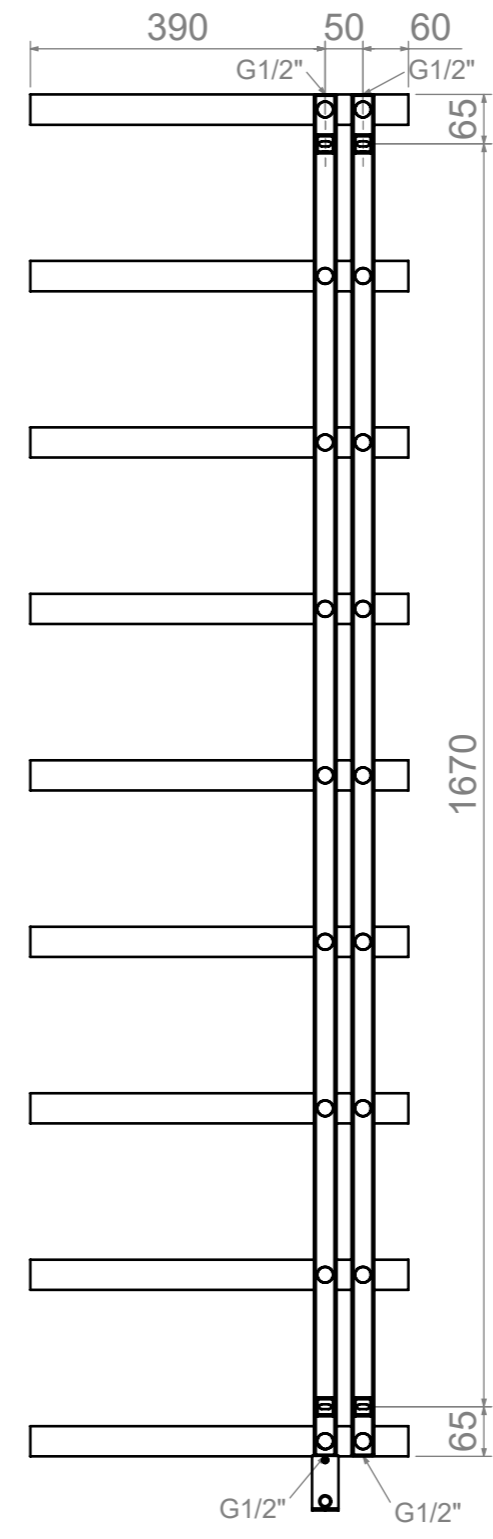

# Stile 518-9 CCK-HE300

REVISIONS				
ZONE	REV.	DESCRIPTION	DATE	APPROVED
	00	AÇIKLAMA	01.01.2011	ONAYLAYAN
	01	kollektör 40x30mm'den kollektör 30x30mm oldu	2.03.2021	S.KOMAN

### Plumbing Position:

Vertical mount  
 All Dimensions are in mm  
 Max. Working Pressure: 10 Bar  
 Max. Working Temperature: 95° C  
 Inlet / Outlet : 1/2" BSP  
 Fuel : E/H/D

### Installation Accessories:

-  x4
-  x4
-  x1